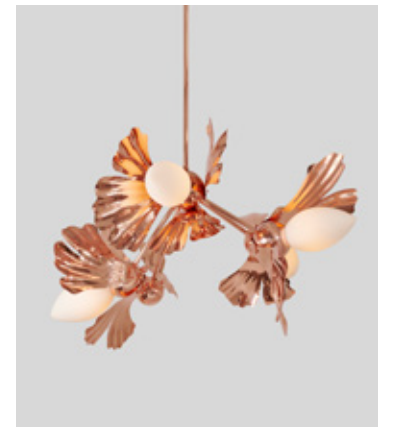

CUSTOM GINKGO BLOSSOM 04 PENDANT