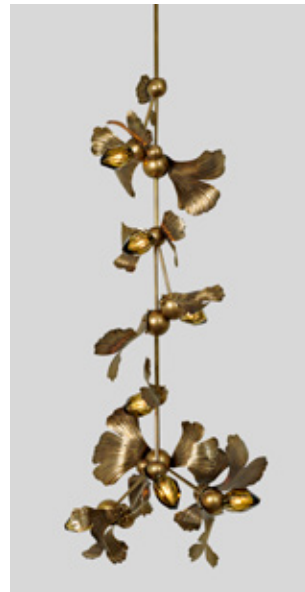

GINKGO

A contemporary twist on
a prehistoric tree

Textured leaves emerge from brass frames,
embracing jewel-like glass buds

LAUREL

Inspired by ancient Greek jewelry
Hammered brass leaves wrap around
a branching frame, symbolizing new
growth with a gentle spiral twist

GINKGO BLOSSOM Collection

GINKGO BLOSSOM 13 CHANDELIER

CUSTOM GINKGO BLOSSOM 27 CHANDELIER

CUSTOM GINKGO BLOSSOM 07 CHANDELIER

CUSTOM GINKGO BLOSSOM 08 TOTEM CHANDELIER

FLUTED GINKGO 10 TOTEM CHANDELIER

FLUTED GINKGO BLOSSOM 01 WALLMOUNT