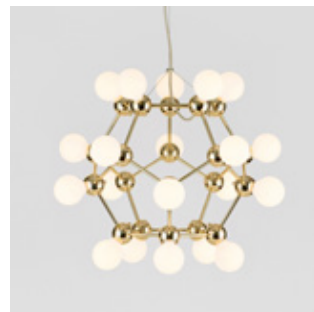

LINA 20 SMALL CHANDELIER