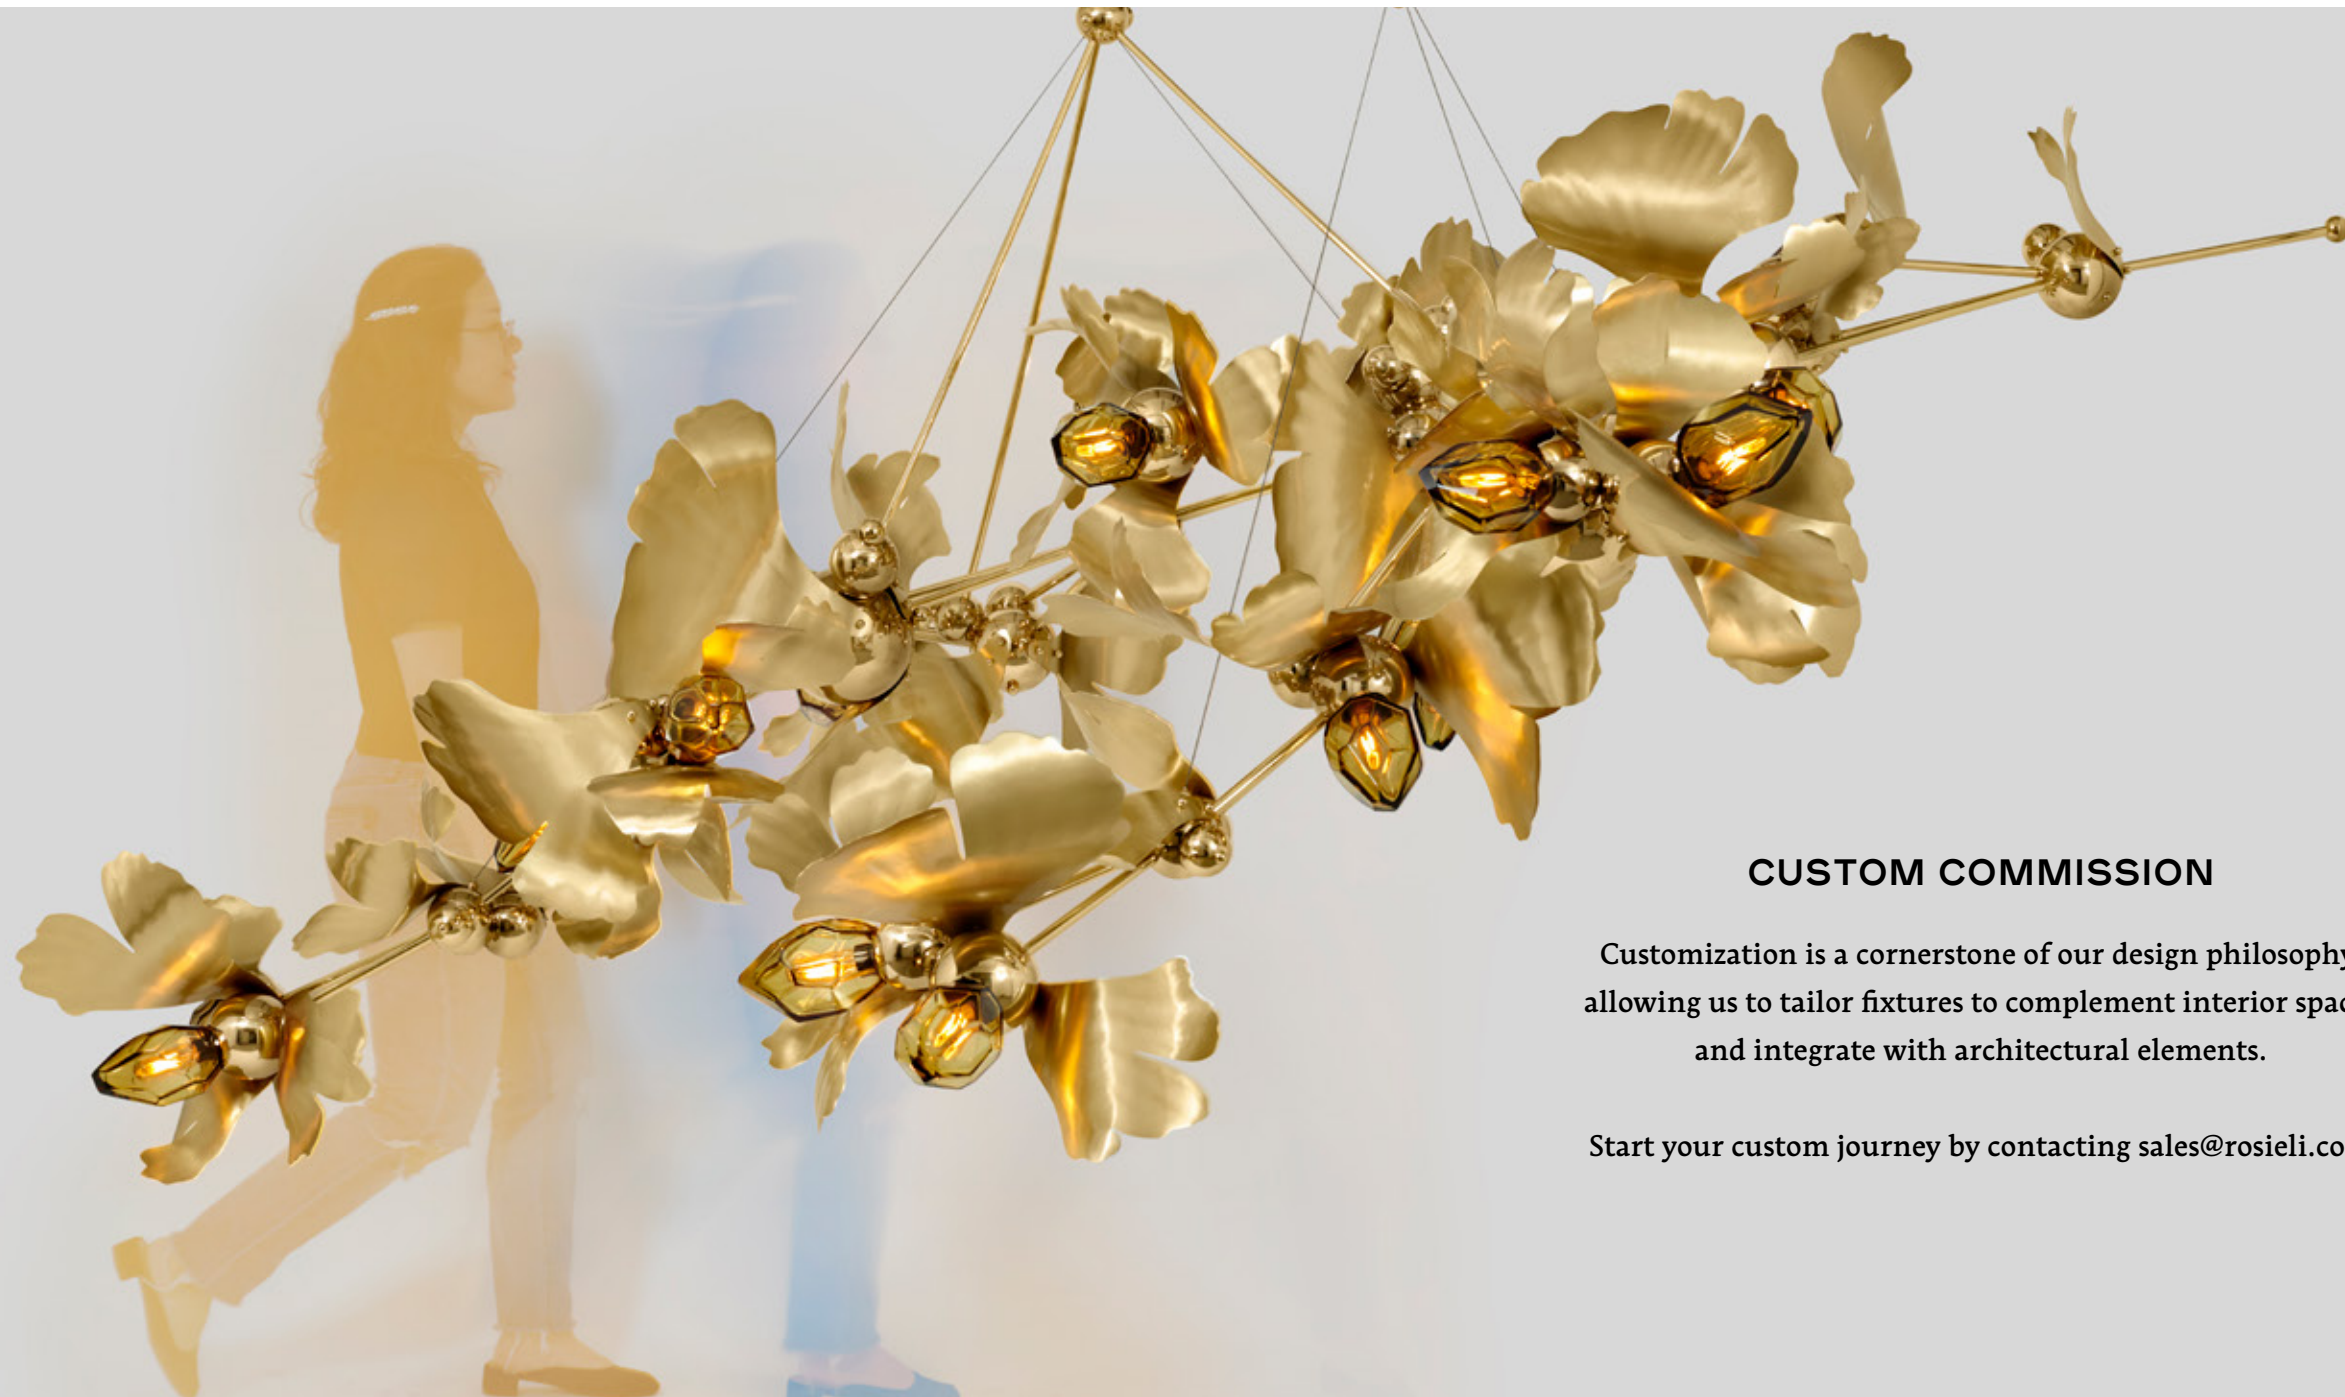

PEBBLE

Tension and balance intertwine
in Pebble's riveted aluminum
plates, echoing both natural and
man-made aesthetics.

Designed with Michael Yarinsky

STELLA

Inspired by Frank Stella's "Black Paintings," Stella features a half-mirrored glass diffuser that unveils the illusion of infinite volume within a finite space.