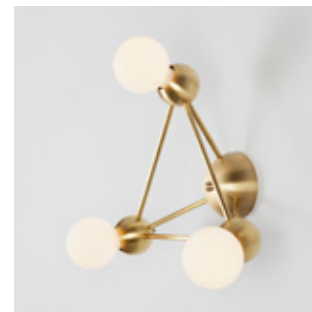

CUSTOM RAINBOW BUBBLY 03 FLUSHMOUNT

RAINBOW BUBBLY 01 SMALL TABLE LAMP

RAINBOW BUBBLY 01 WALLMOUNT

RAINBOW BUBBLY 01 PENDANT

RAINBOW BUBBLY 01 LARGE TABLE LAMP

RAINBOW BUBBLY 03 TABLE LAMP

PILAR x MONDAYS Collection

LINA 03 SMALL TRIANGLE WALLMOUNT

LINA 03 TRIANGLE PENDANT

LINA 04 SMALL PYRAMID PENDANT

LINA 20 LARGE CHANDELIER

LINA 12 LARGE CHANDELIER

GLASS & BULBS

BLOSSOM STANDARD

BLOSSOM SMALL BUD