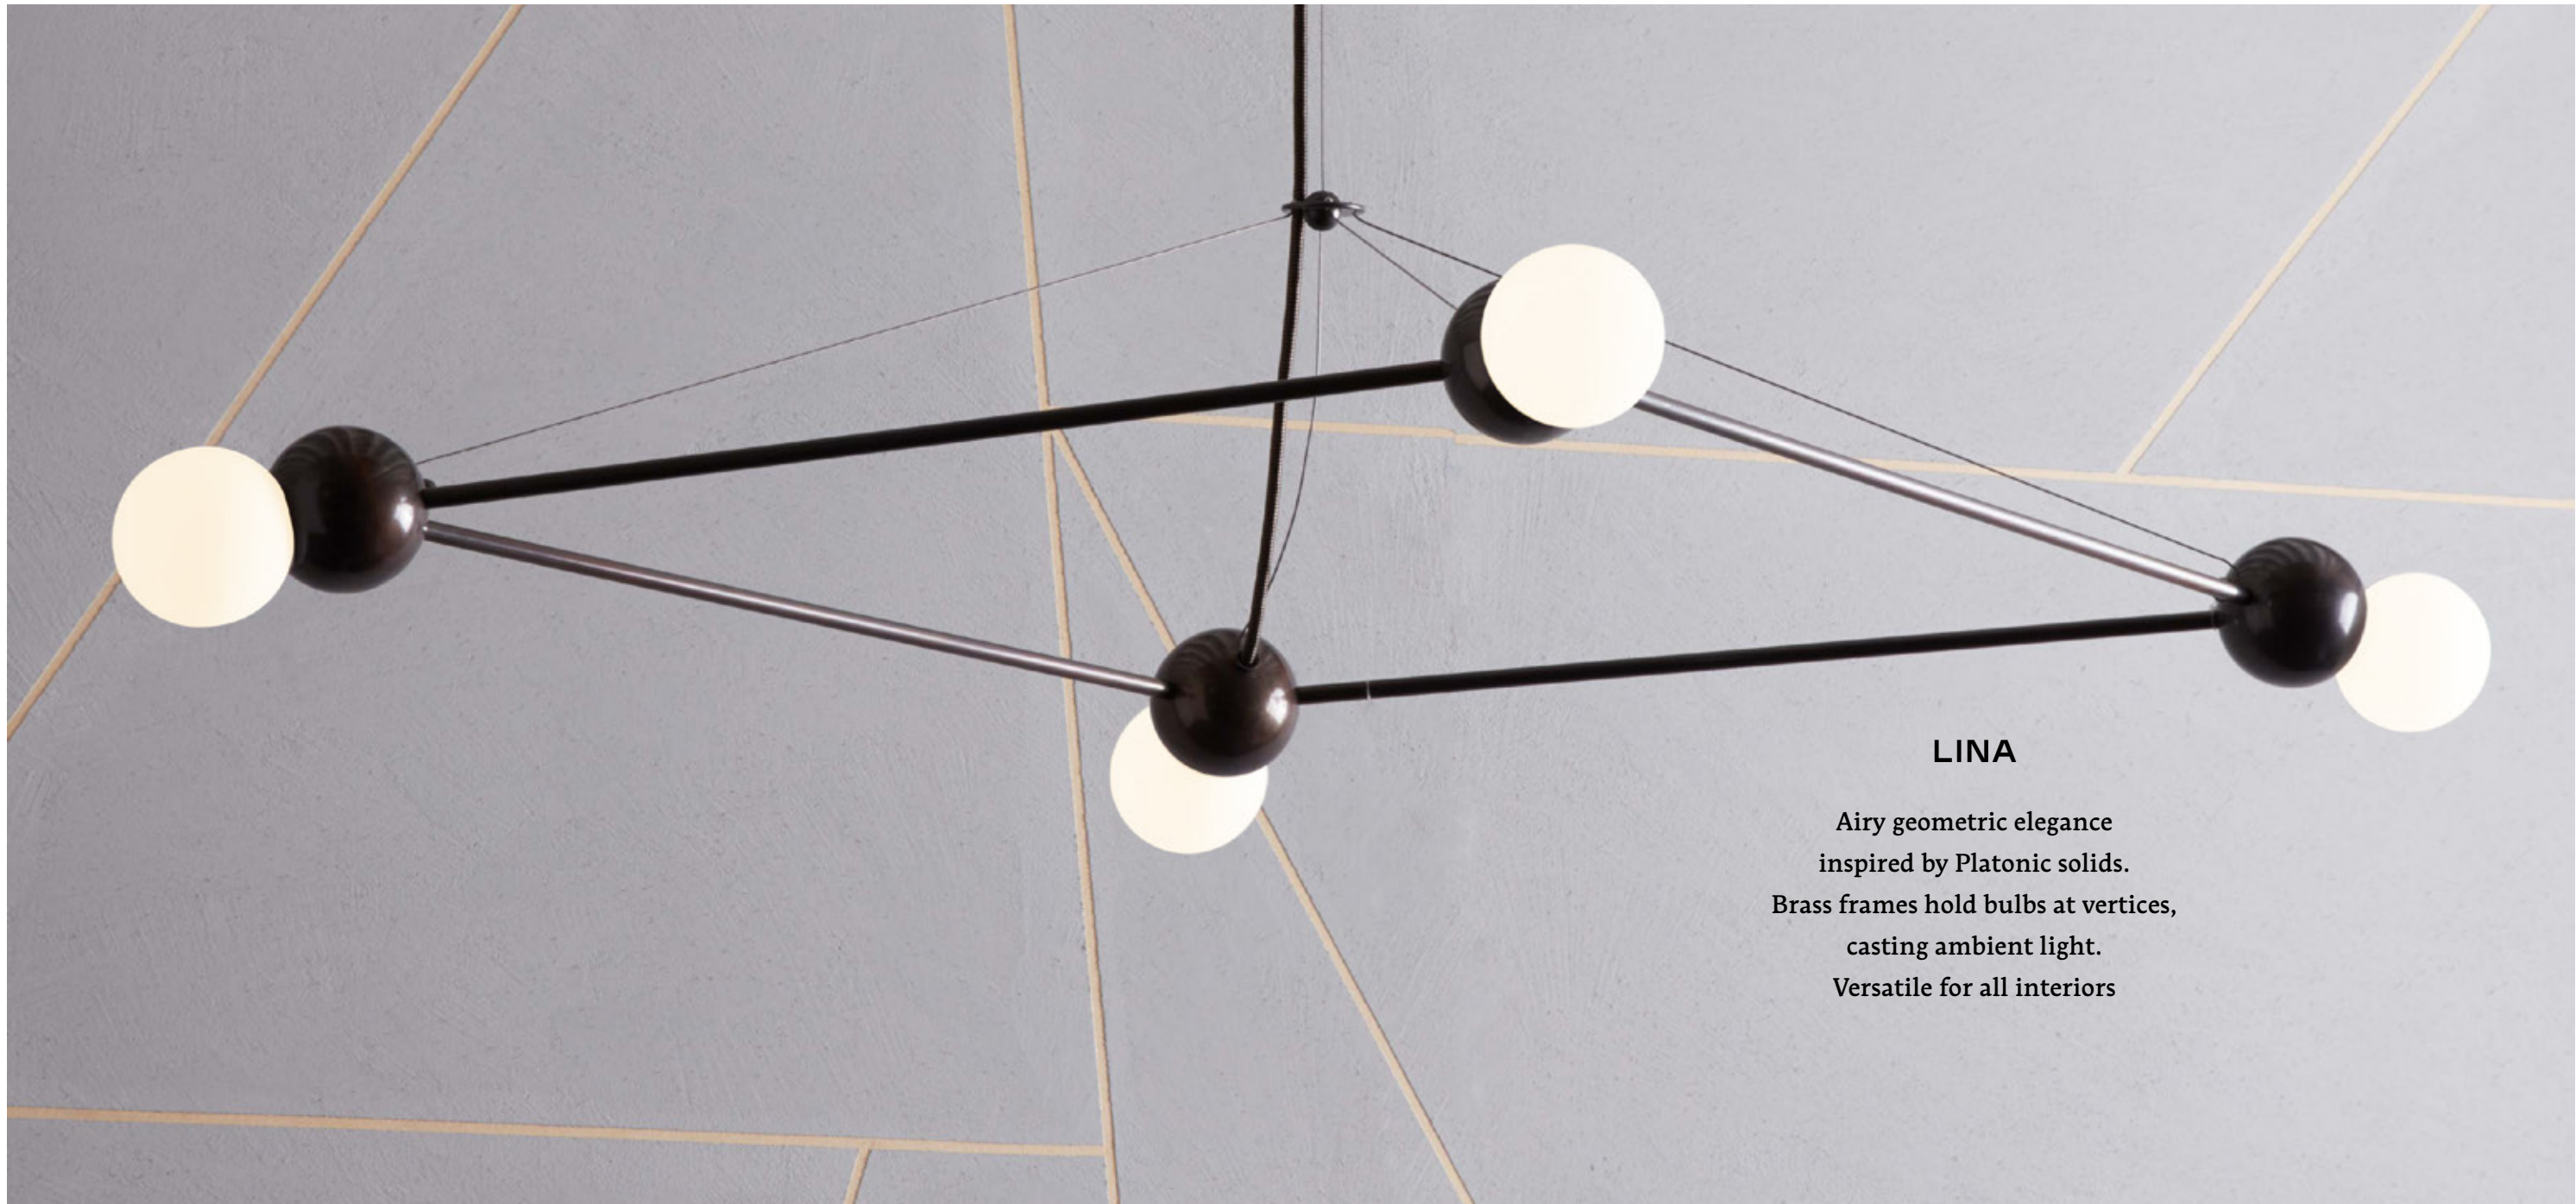

LINA

Airy geometric elegance
inspired by Platonic solids.
Brass frames hold bulbs at vertices,
casting ambient light.
Versatile for all interiors