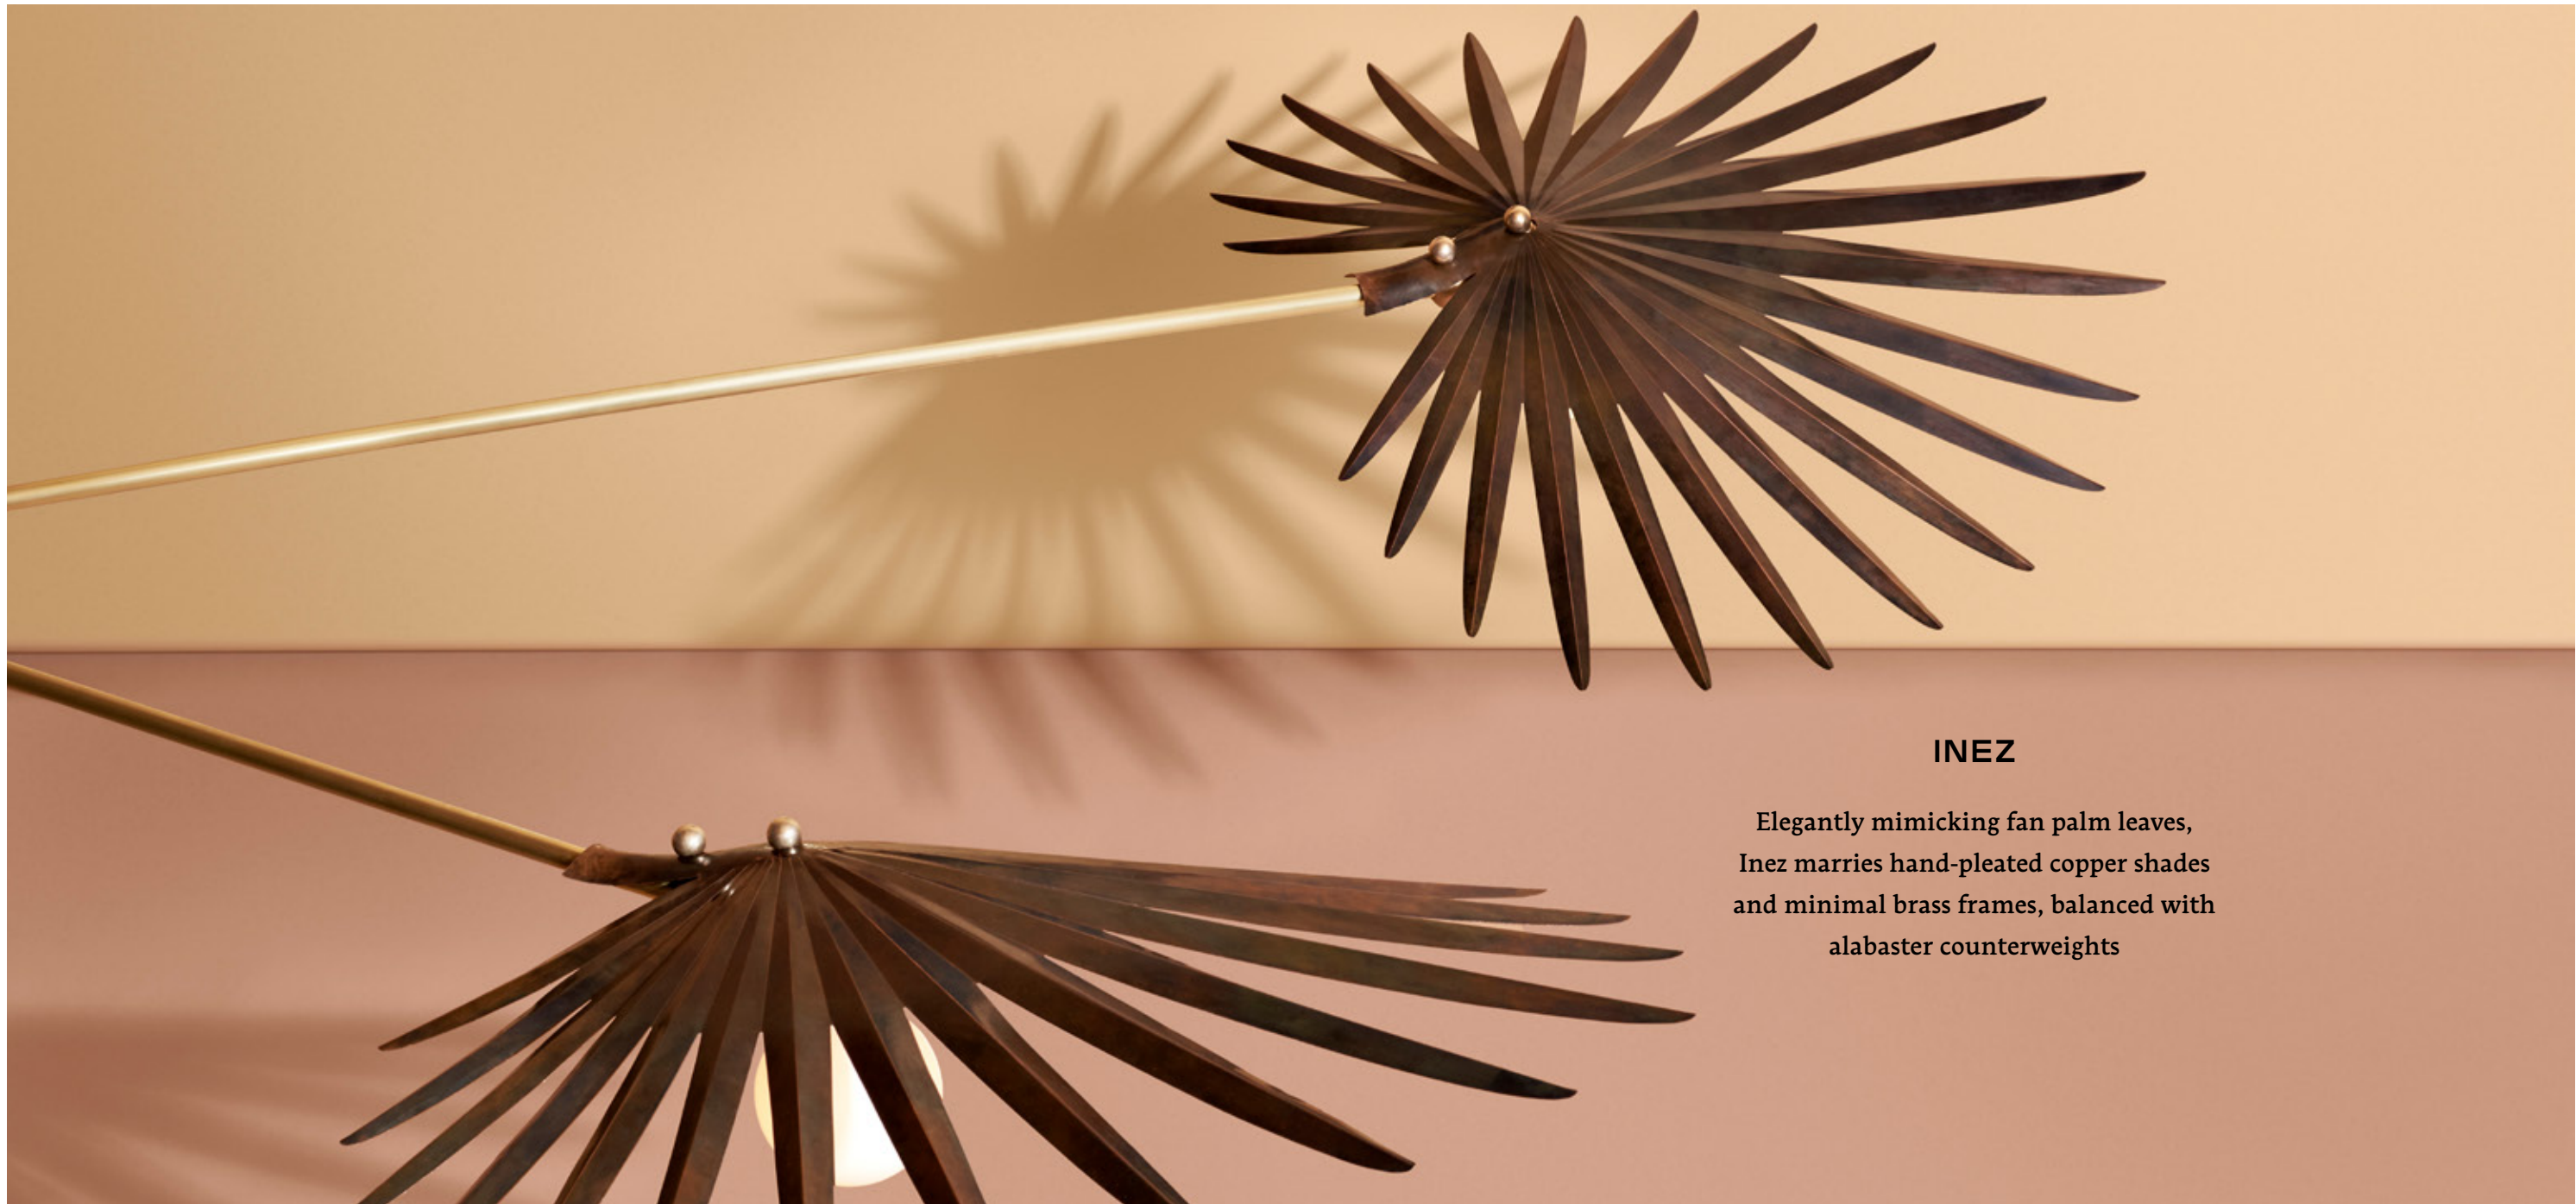

INEZ

Elegantly mimicking fan palm leaves, Inez marries hand-pleated copper shades and minimal brass frames, balanced with alabaster counterweights