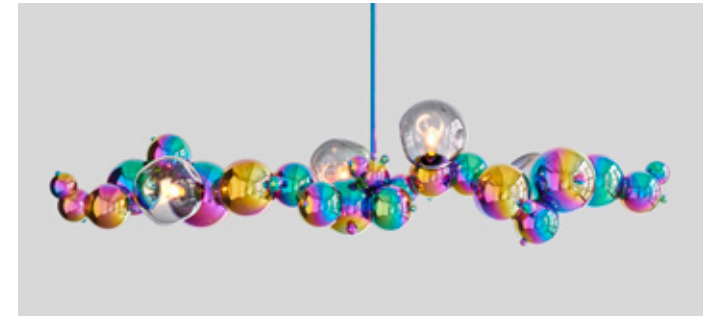

RAINBOW BUBBLY 04 CHANDELIER