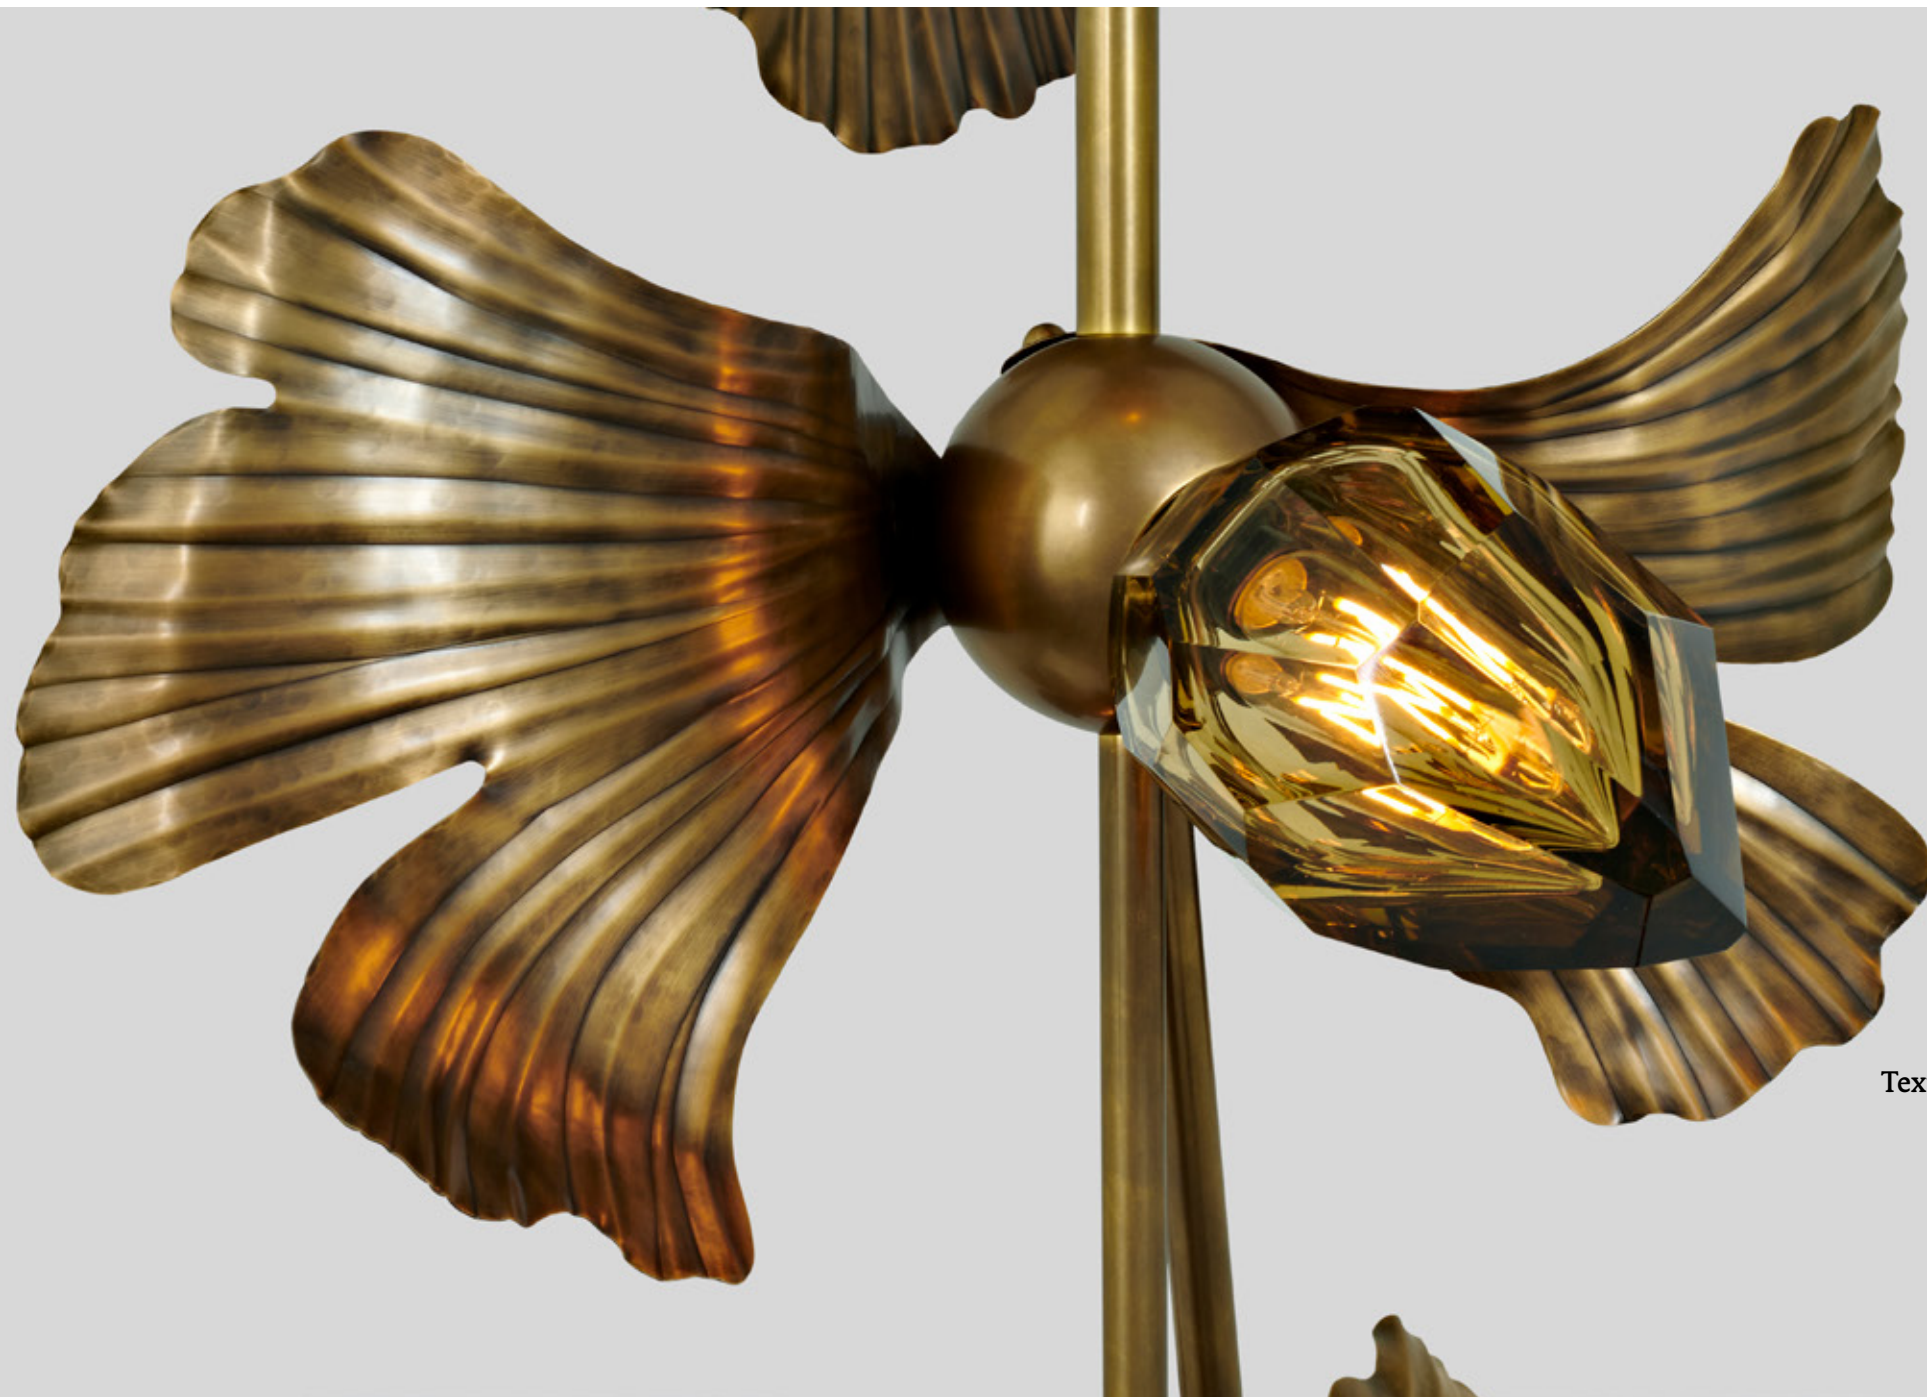

GINKGO

A contemporary twist on
a prehistoric tree

Textured leaves emerge from brass frames,
embracing jewel-like glass buds

LAUREL

Inspired by ancient Greek jewelry
Hammered brass leaves wrap around
a branching frame, symbolizing new
growth with a gentle spiral twist