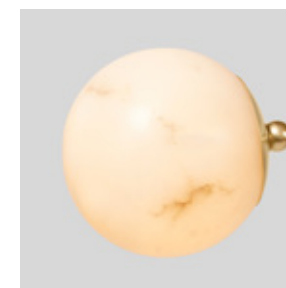

LINA 03 SMALL TRIANGLE WALLMOUNT

LINA 03 TRIANGLE PENDANT

LINA 04 SMALL PYRAMID PENDANT

LINA 20 LARGE CHANDELIER

LINA 12 LARGE CHANDELIER

GLASS & BULBS

BLOSSOM STANDARD

BLOSSOM SMALL BUD

BLOSSOM AMBER FACETED

BLOSSOM SMOKE FACETED

BLOSSOM CLEAR FACETED

BUBBLY STANDARD

BUBBLY CLEAR

BUBBLY SMOKE

BUBBLY OPAL

CARVED ALABASTER GLOBE

TALA PORCELAIN II BULB

TALA PORCELAIN III BULB

FINISHES

POLISHED BRASS

BRUSHED BRASS

SATIN BRASS

POLISHED NICKEL

SATIN NICKEL