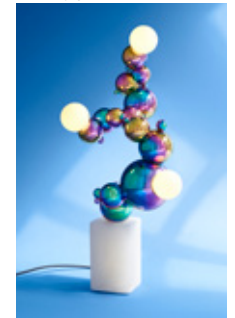

CUSTOM RAINBOW BUBBLY 03 FLUSHMOUNT

RAINBOW BUBBLY 01 SMALL TABLE LAMP

RAINBOW BUBBLY 01 WALLMOUNT

RAINBOW BUBBLY 01 PENDANT

RAINBOW BUBBLY 01 LARGE TABLE LAMP

RAINBOW BUBBLY 03 TABLE LAMP

PILAR x MONDAYS Collection