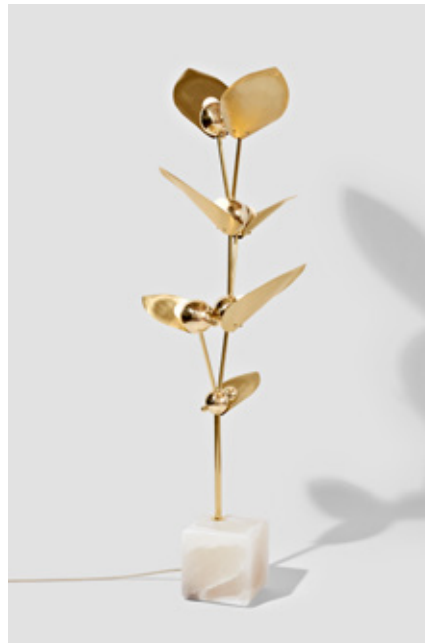

GINKGO

A contemporary twist on
a prehistoric tree

Textured leaves emerge from brass frames,
embracing jewel-like glass buds

LAUREL

Inspired by ancient Greek jewelry
Hammered brass leaves wrap around
a branching frame, symbolizing new
growth with a gentle spiral twist

CUSTOM GINKGO BLOSSOM 21 CHANDELIER

CUSTOM GINKGO BLOSSOM 04 PENDANT

LAUREL BLOSSOM Collection

LAUREL BLOSSOM 01 WALLMOUNT

LAUREL BLOSSOM 09 CHANDELIER

CUSTOM LAUREL BLOSSOM 19 CHANDELIER

LAUREL LINEAR FLOOR LAMP