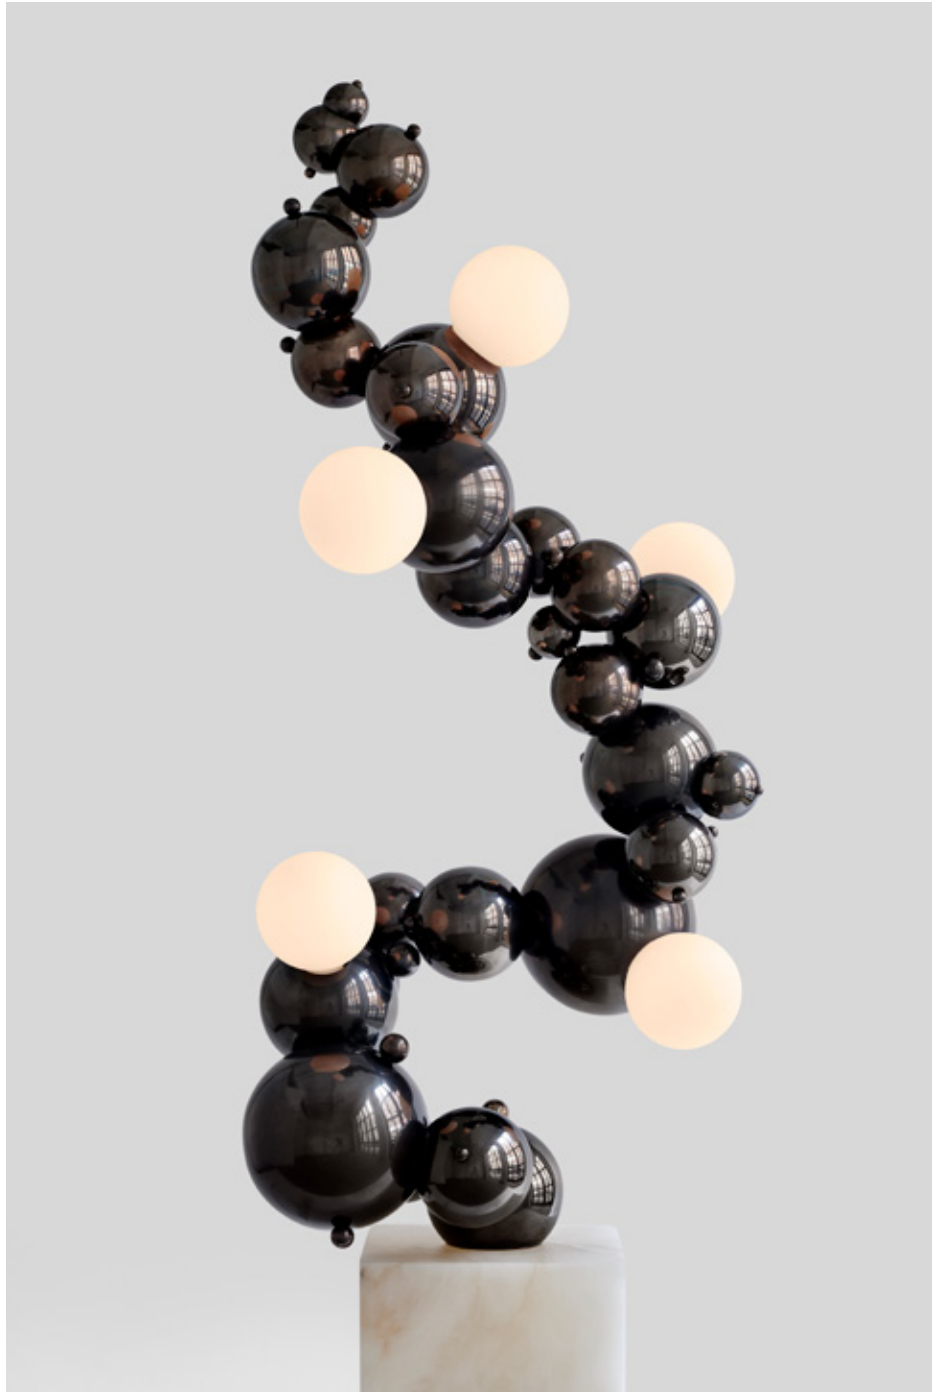

GINKGO

A contemporary twist on
a prehistoric tree

Textured leaves emerge from brass frames,
embracing jewel-like glass buds

LAUREL

Inspired by ancient Greek jewelry
Hammered brass leaves wrap around
a branching frame, symbolizing new
growth with a gentle spiral twist

BUBBLY

**An ongoing exploration of buoyancy
and natural attraction.**

**Brass spheres come together to create dynamic
linear and round forms, interspersed with
hand-blown glass diffusers.**

RAINBOW BUBBLY