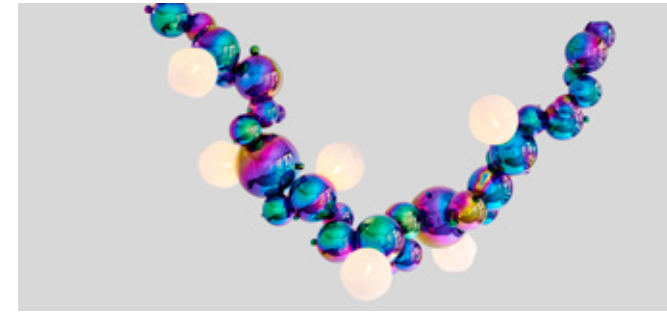

CUSTOM RAINBOW BUBBLY INSTALLATION