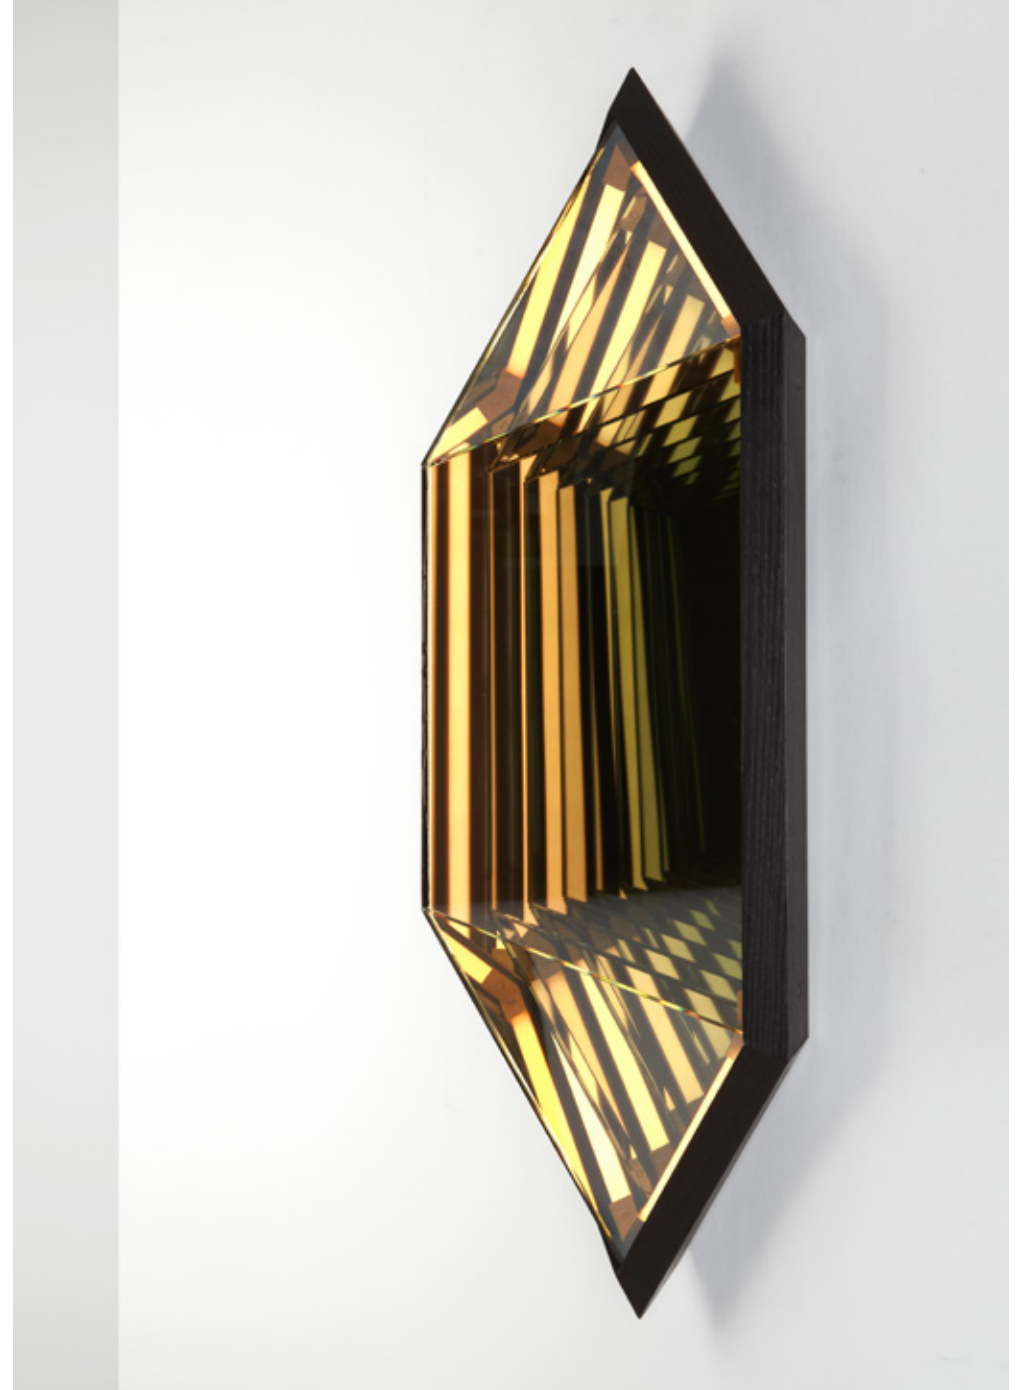

INEZ

Elegantly mimicking fan palm leaves, Inez marries hand-pleated copper shades and minimal brass frames, balanced with alabaster counterweights

LINA

Airy geometric elegance
inspired by Platonic solids.
Brass frames hold bulbs at vertices,
casting ambient light.
Versatile for all interiors

PEBBLE

Tension and balance intertwine
in Pebble's riveted aluminum
plates, echoing both natural and
man-made aesthetics.

Designed with Michael Yarinsky

STELLA

Inspired by Frank Stella's "Black Paintings," Stella features a half-mirrored glass diffuser that unveils the illusion of infinite volume within a finite space.