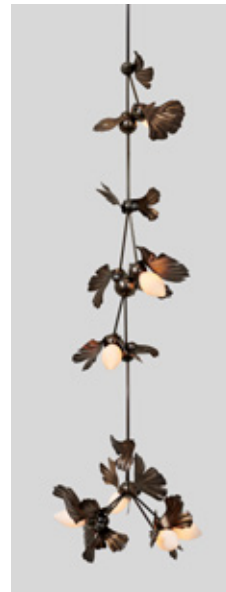

CUSTOM GINKGO BLOSSOM 07 CHANDELIER