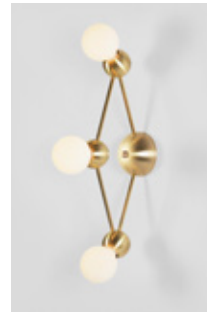

CUSTOM RAINBOW BUBBLY 03 FLUSHMOUNT

RAINBOW BUBBLY 01 SMALL TABLE LAMP

RAINBOW BUBBLY 01 WALLMOUNT

RAINBOW BUBBLY 01 PENDANT

RAINBOW BUBBLY 01 LARGE TABLE LAMP

RAINBOW BUBBLY 03 TABLE LAMP

PILAR x MONDAYS Collection

INEZ & PEBBLE Collections

LINA Collection

LINA 04 DIAMOND CHANDELIER

LINA 07 FLOOR LAMP

LINA 03 DIAMOND WALLMOUNT

LINA 08 SHEAR CHANDELIER

LINA 06 CUBE CHANDELIER

LINA 20 SMALL CHANDELIER

LINA 03 SMALL TRIANGLE WALLMOUNT

LINA 03 TRIANGLE PENDANT

LINA 04 SMALL PYRAMID PENDANT

LINA 20 LARGE CHANDELIER

LINA 12 LARGE CHANDELIER

GLASS & BULBS

BLOSSOM STANDARD

BLOSSOM SMALL BUD