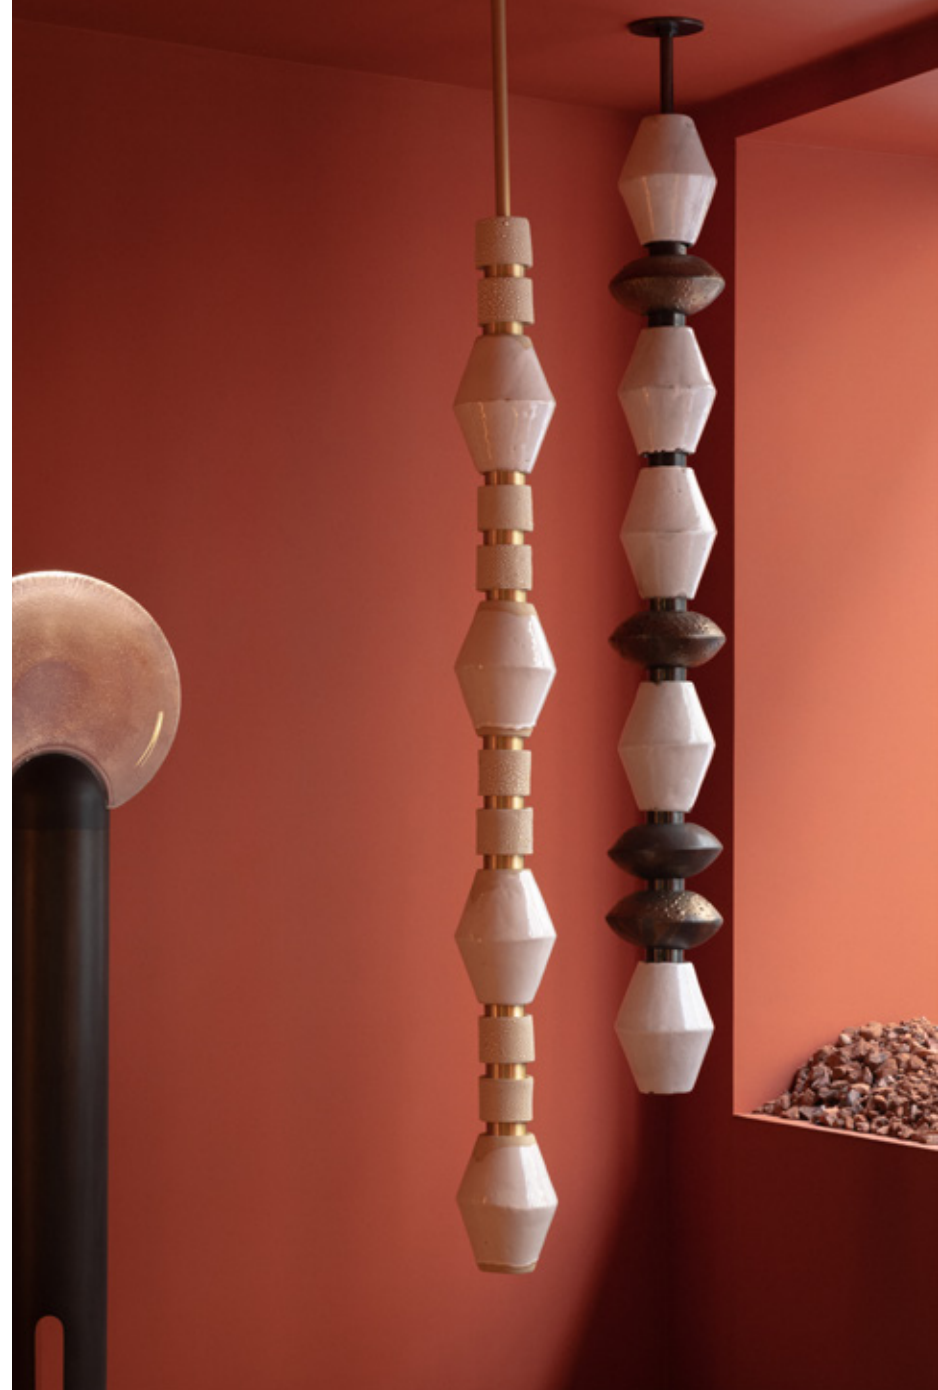

Playful Bubbly series in shifting rainbow hues through a special physical vapor deposition process. Uniquely colorful finishes, with polished and matte options

PILAR

Ceramics meet solid brass in Pilar.
Primitive forms punctuated by crisp metalwork,
inspired by Brancusi's Endless Columns.
Produced with Mondays

INEZ

Elegantly mimicking fan palm leaves, Inez marries hand-pleated copper shades and minimal brass frames, balanced with alabaster counterweights

LINA

Airy geometric elegance
inspired by Platonic solids.
Brass frames hold bulbs at vertices,
casting ambient light.
Versatile for all interiors