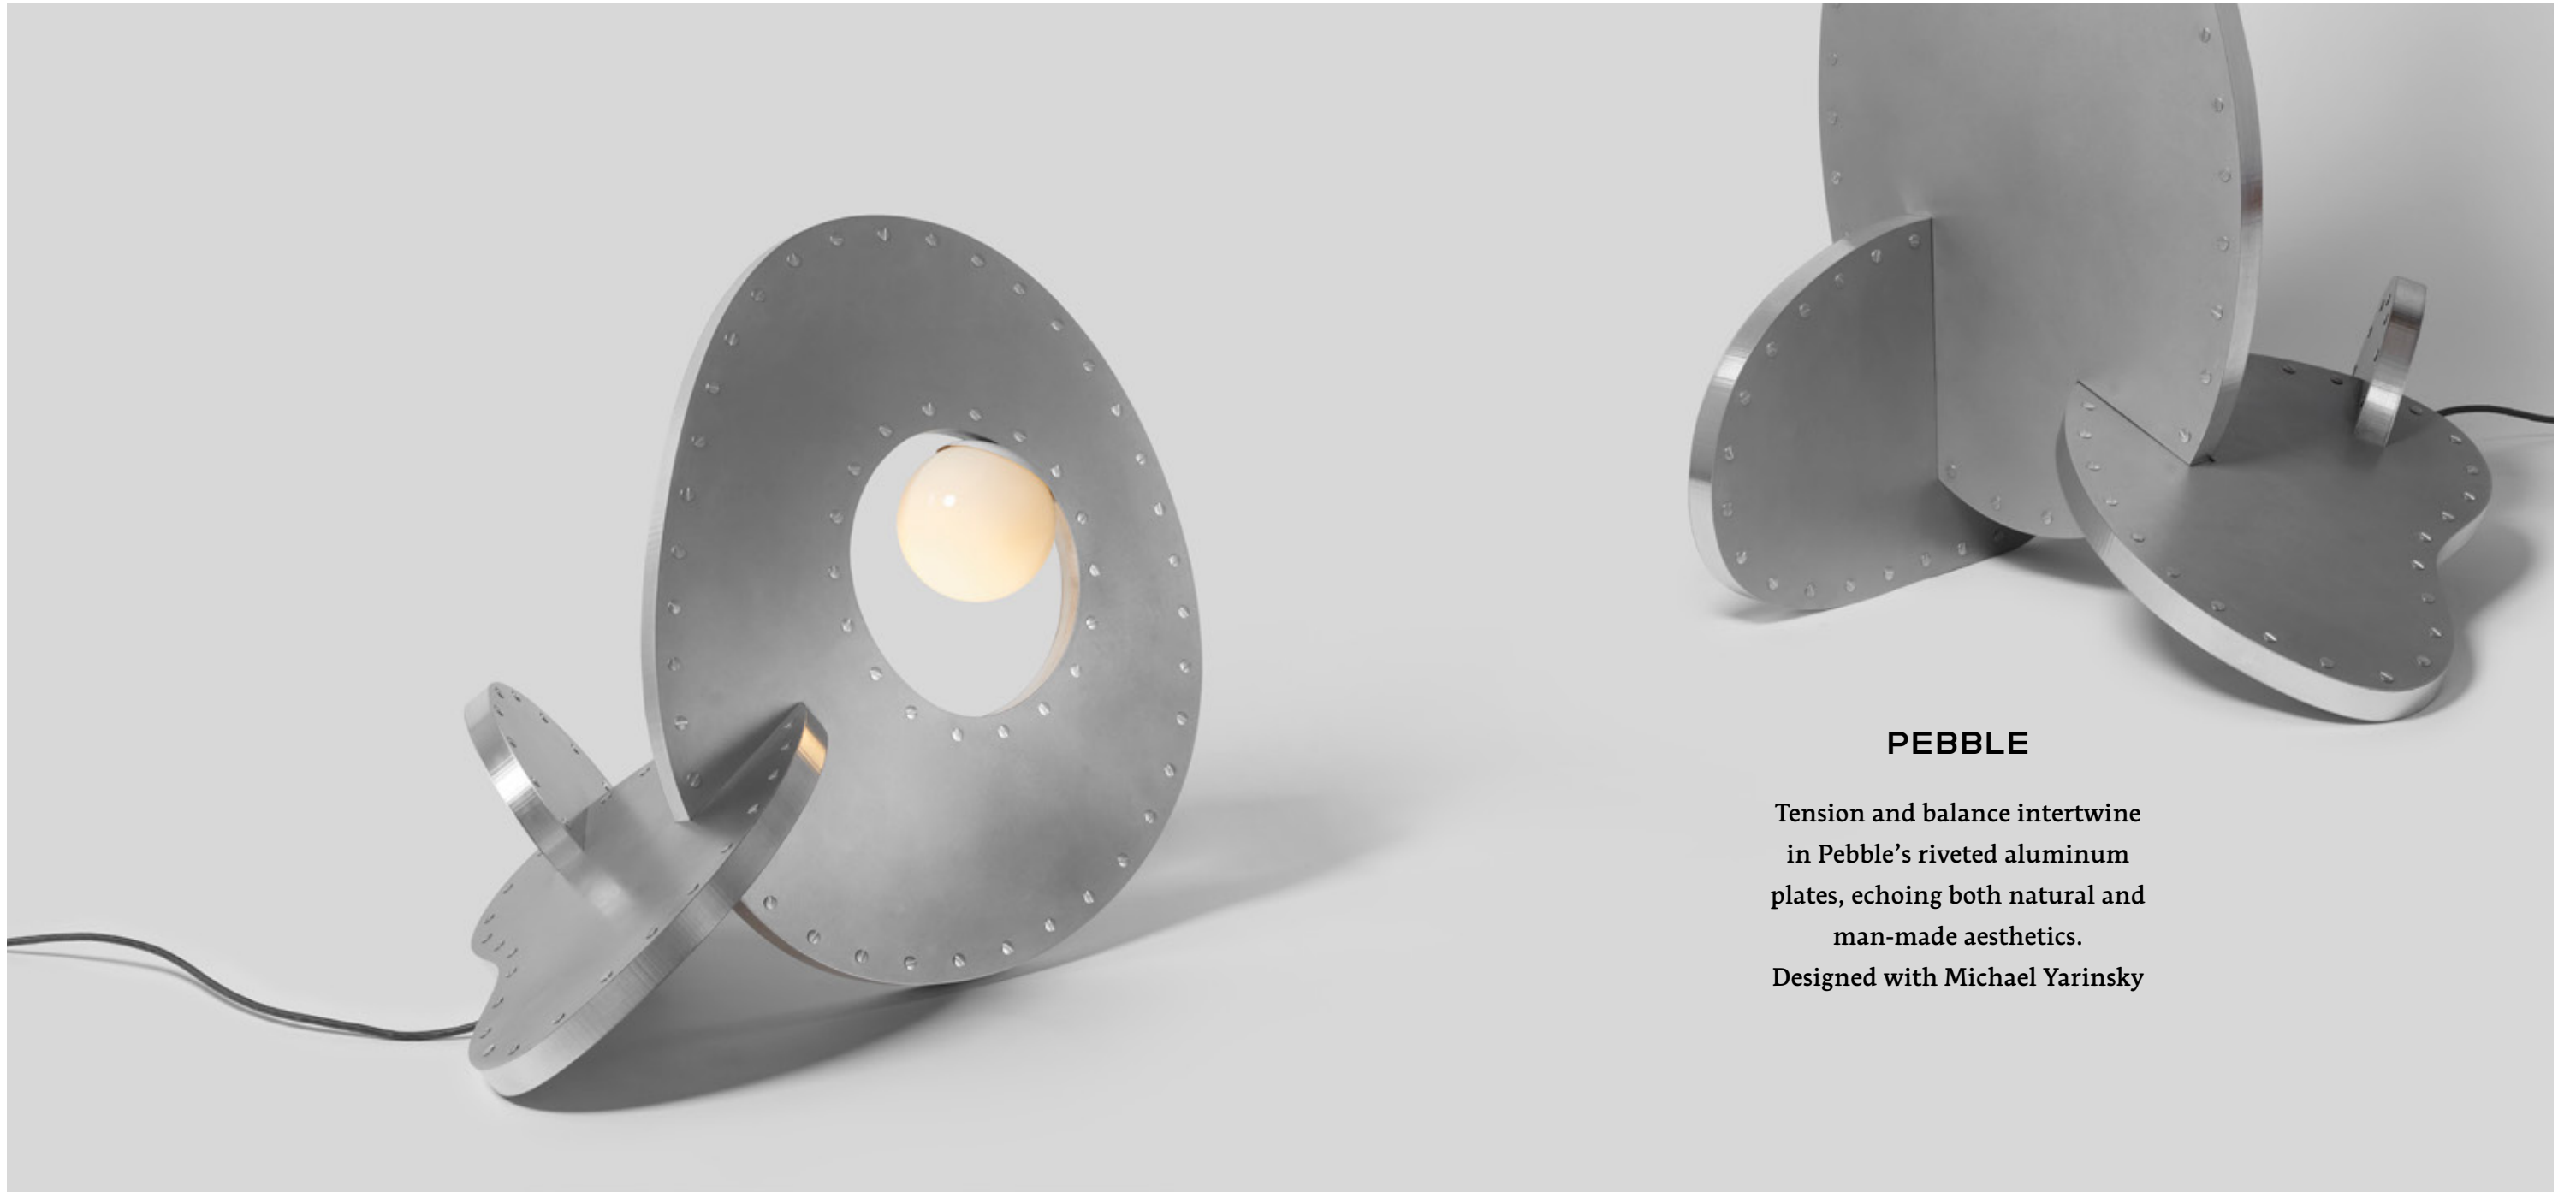

INEZ

Elegantly mimicking fan palm leaves, Inez marries hand-pleated copper shades and minimal brass frames, balanced with alabaster counterweights

LINA

Airy geometric elegance
inspired by Platonic solids.
Brass frames hold bulbs at vertices,
casting ambient light.
Versatile for all interiors