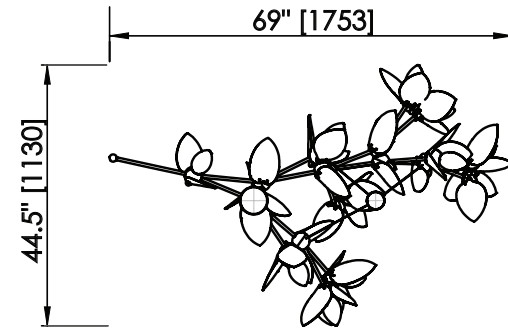

LAUREL BLOSSOM 13 CHANDELIER IN SEA BLUE 12 EDITIONS + 1 AP

DIMENSIONS

Length: 69 IN / 1753 MM
Width: 44.5 IN / 1130 MM
Height: 33 IN / 838 MM
Min. Drop: 41 IN / 1041 MM
*specify desired drop

MATERIALS

Brass, glass, steel cable

FINISH

Polished Sea Blue PVD

WEIGHT

45 LB / 20.4 KG

ILLUMINATION

120V / 240V
Accepts (13) E12 / E14 bulbs
39W; 5W LED bulb provided,
2200K or 2500K color temp.
3510 lumens delivered
Dimmable, Trailing Edge Lutron

SUSPENSION

5- canopy and stem, plus
second hanging point with 3-IN
canopy in matching finish

CERTIFICATION

UL Dry / CE

LEAD TIME

14-16 weeks