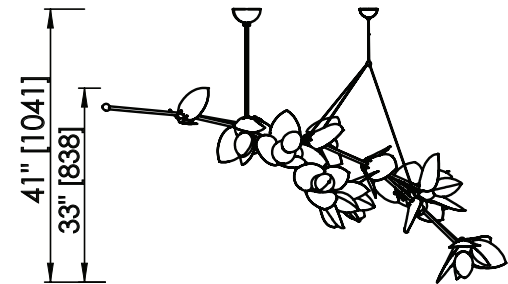

## LAUREL BLOSSOM 13 CHANDELIER IN SEA BLUE 12 EDITIONS + 1 AP

### DIMENSIONS

Length: 69 IN / 1753 MM  
Width: 44.5 IN / 1130 MM  
Height: 33 IN / 838 MM  
Min. Drop: 41 IN / 1041 MM  
\*specify desired drop