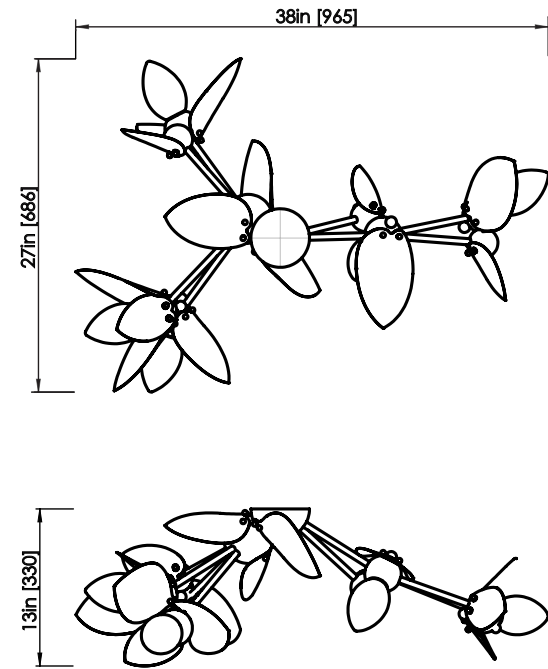

ROSIE LI

Polished Sea Blue finish with small bud glass

LAUREL BLOSSOM 05 FLUSHMOUNT IN SEA BLUE 12 EDITIONS + 1 AP

DIMENSIONS

Length: 38 IN / 965 MM

Width: 27 IN / 686 MM

Height: 13 IN / 330 MM

MATERIALS

Brass, glass

FINISHES

Polished sea blue PVD

WEIGHT

22 LB / 10 KG

ILLUMINATION

120V / 240V

Accepts (5) E12 / E14 bulbs

15W; 3W LED bulb provided,
2200K, 2500K color temp.

1200/ 1375 lumens delivered

Dimmable, Trailing Edge Lutron

SUSPENSION

5-in canopy

Hardwire install

CERTIFICATION

UL Dry / CE

LEAD TIME

14-16 weeks