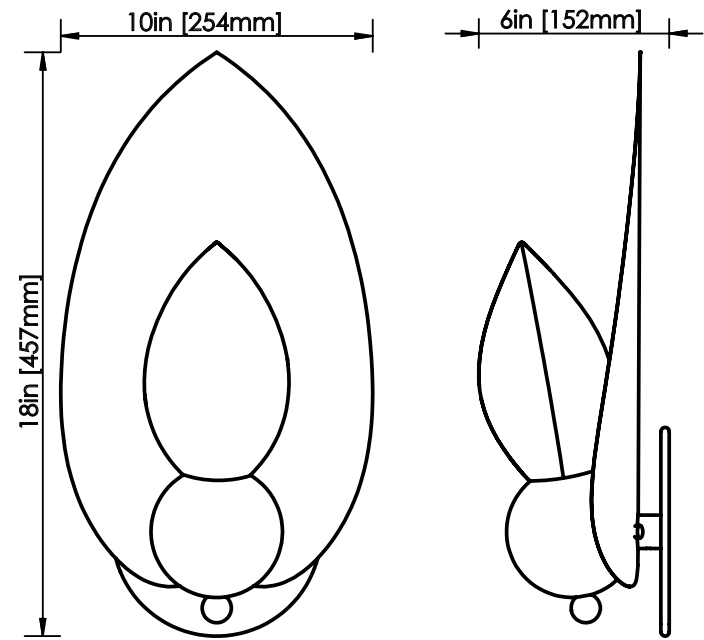

ROSIE LI

Brushed & polished nickel finish shown

LAUREL 01 WALLMOUNT w/ GLASS

DIMENSIONS

Length: 6 IN / 152 MM
Width: 10 IN / 254 MM
Height: 18 IN / 457 MM

MATERIALS

Brass, milk glass

FINISHES

Brushed & polished brass
Brushed & polished nickel
Oil-rubbed bronze

WEIGHT

5 LB / 2.3 KG

ILLUMINATION

120V / 240V
Accepts (1) E12 / E14 bulbs
3W; 3W LED bulbs provided,
2200K or 2500K color temp.
240 / 270 lumens delivered
Dimmable, Trailing Edge Lutron

CONNECTION

5-in backplate; hard-wire
installation

CERTIFICATION

UL Dry / CE

LEAD TIME

8-10 weeks